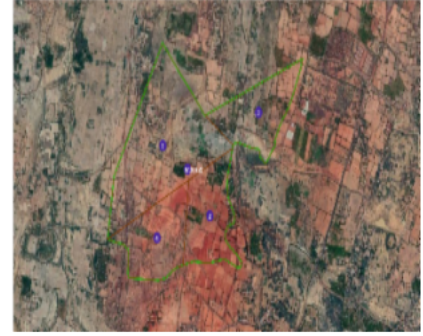

Nazri Naksha

Google Map View