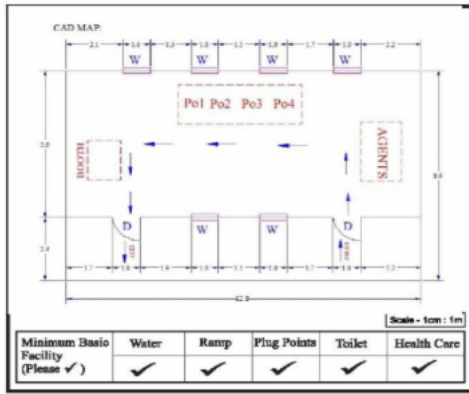

Nazri Naksha

Google Map View

Polling Station Building Front View

Polling Station Front View

Cad View

Key MAP View