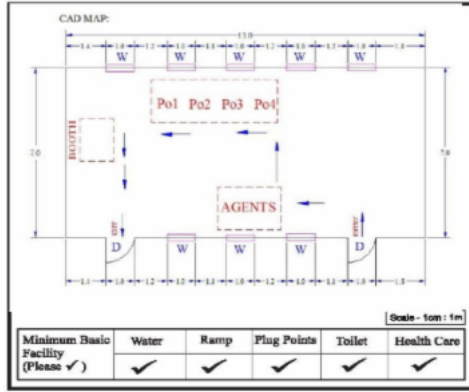

Nazri Naksha

Google Map View

Polling Station Building Front View

Polling Station Front View

Cad View

Key MAP View