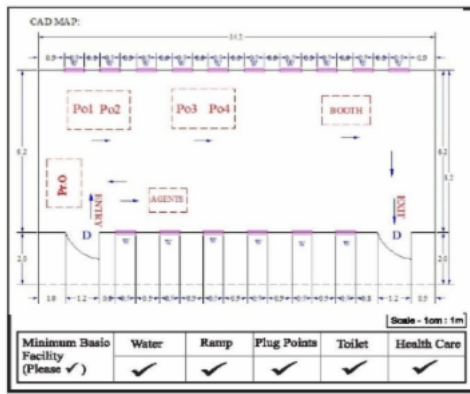

Nazri Naksha

Google Map View

Polling Station Building Front View

Polling Station Front View

Cad View

Key MAP View