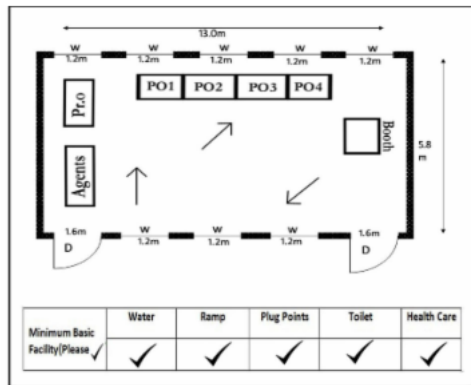

Nazri Naksha

Google Map View

Polling Station Building Front View

Polling Station Front View

Cad View

Key MAP View