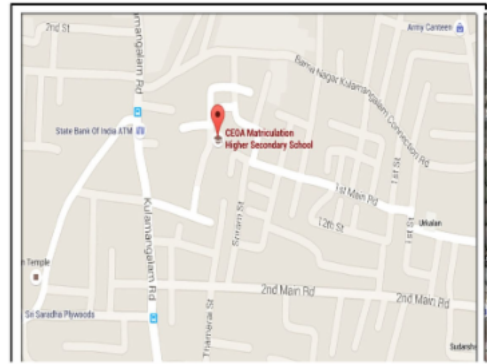

Google Map View

Courtesy - Google Maps