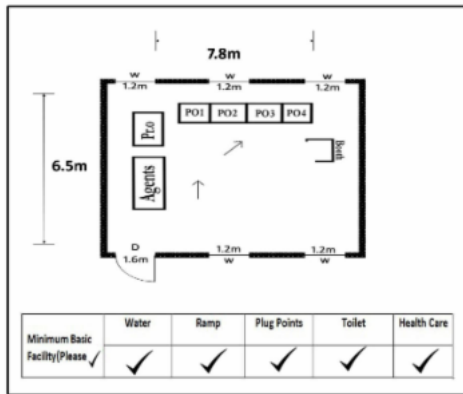

Nazri Naksha

Google Map View

Polling Station Building Front View

Polling Station Front View

Cad View

Key MAP View