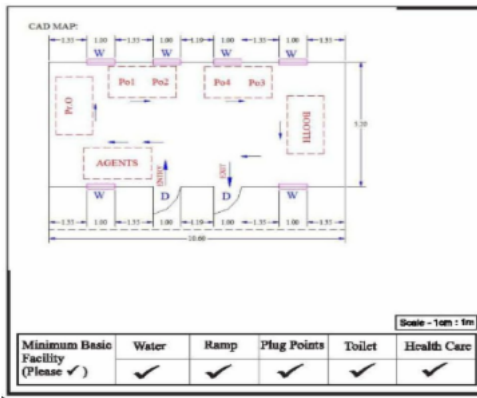

Nazri Naksha

Google Map View

Polling Station Building Front View

Polling Station Front View

Cad View

Key MAP View