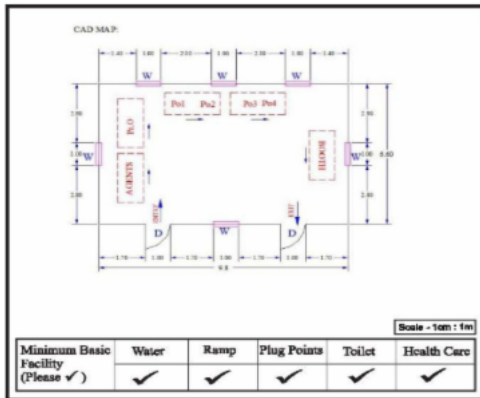

Nazri Naksha

Google Map View

Polling Station Building Front View

Polling Station Front View

Cad View

Key MAP View