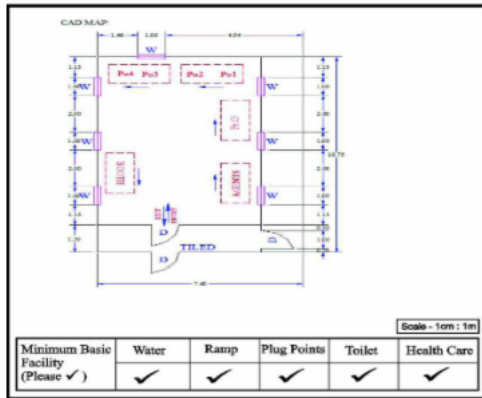

Nazri Naksha

Google Map View

Polling Station Building Front View

Polling Station Front View

Cad View

Key MAP View