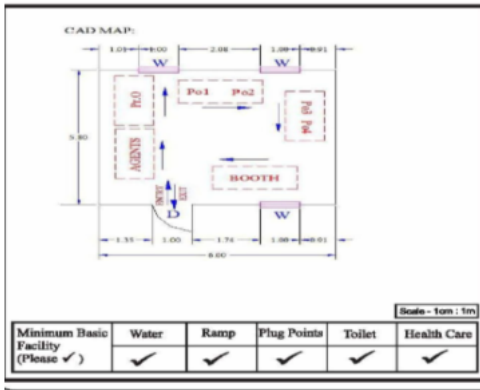

Nazri Naksha

Google Map View

Polling Station Building Front View

Polling Station Front View

Cad View

Key MAP View