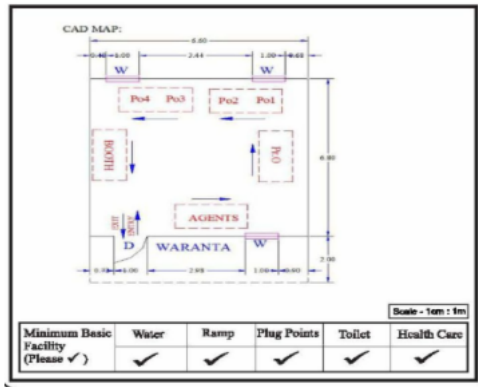

Nazri Naksha

Google Map View

Polling Station Building Front View

Polling Station Front View

Cad View

Key MAP View