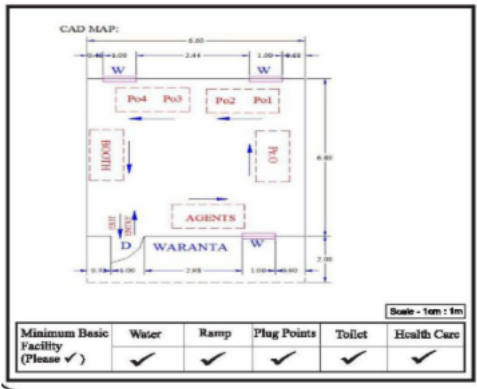

Nazri Naksha

Google Map View

Polling Station Building Front View

Polling Station Front View

Cad View

Key MAP View