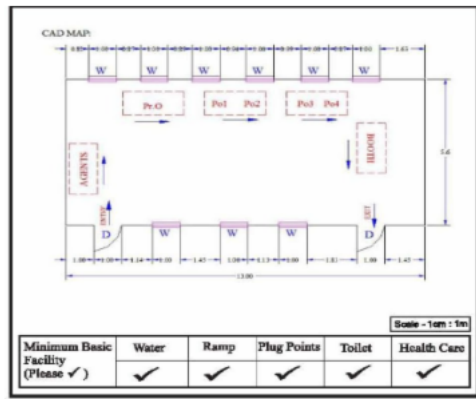

Nazri Naksha

Google Map View

Polling Station Building Front View

Polling Station Front View

Cad View

Key MAP View