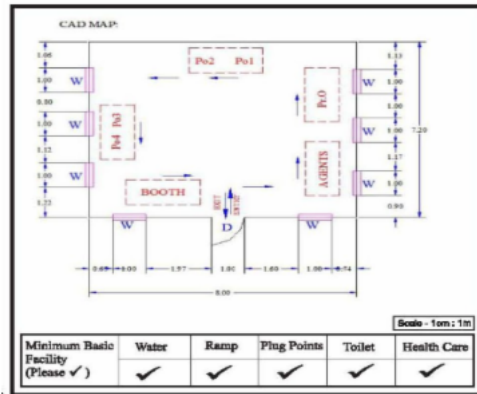

Nazri Naksha

Google Map View

Polling Station Building Front View

Polling Station Front View

Cad View

Key MAP View