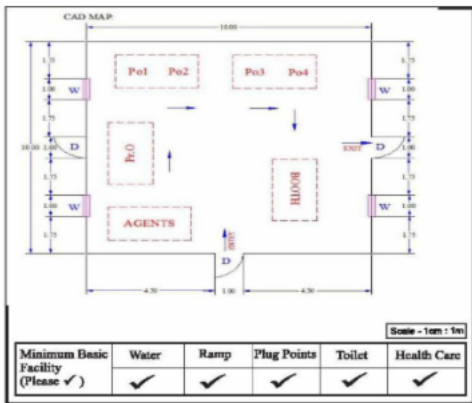

Nazri Naksha

Google Map View

Polling Station Building Front View

Polling Station Front View

Cad View

Key MAP View