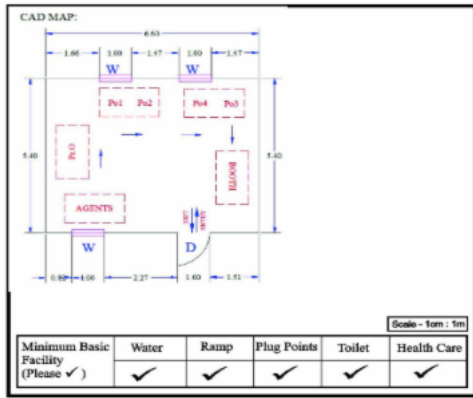

Nazri Naksha

Google Map View

Polling Station Building Front View

Polling Station Front View

Cad View

Key MAP View