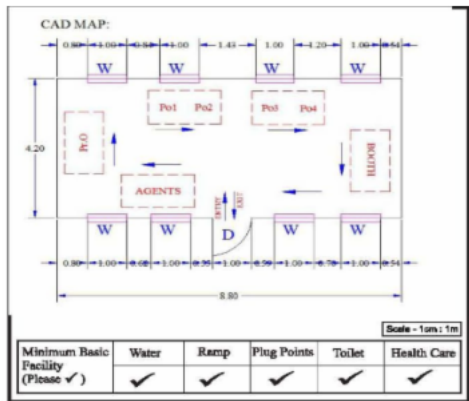

Nazri Naksha

Google Map View

Polling Station Building Front View

Polling Station Front View

Cad View

Key MAP View