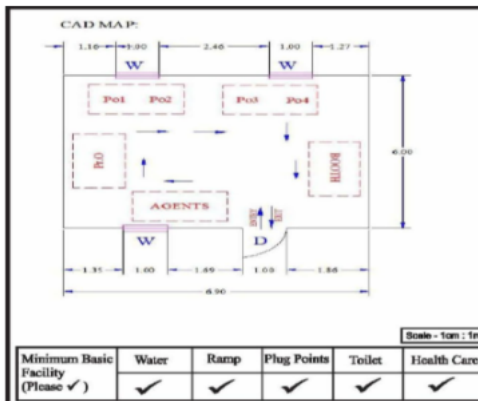

Nazri Naksha

Google Map View

Polling Station Building Front View

Polling Station Front View

Cad View

Key MAP View