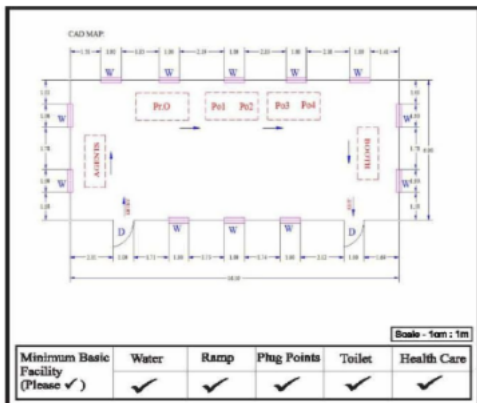

Nazri Naksha

Google Map View

Polling Station Building Front View

Polling Station Front View

Cad View

Key MAP View