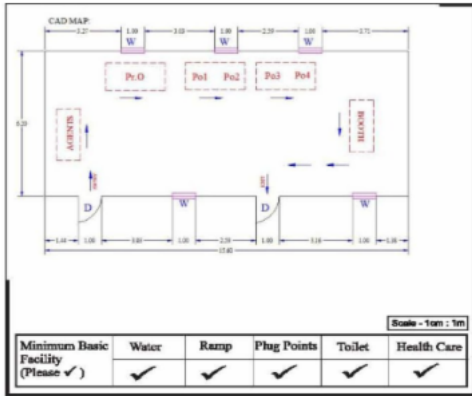

Nazri Naksha

Google Map View

Polling Station Building Front View

Polling Station Front View

Cad View

Key MAP View