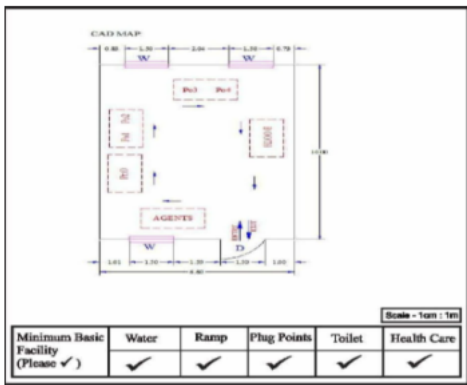

Nazri Naksha

Google Map View

Polling Station Building Front View

Polling Station Front View

Cad View

Key MAP View