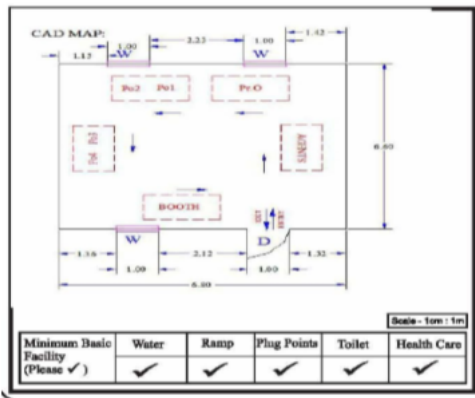

Nazri Naksha

Google Map View

Polling Station Building Front View

Polling Station Front View

Cad View

Key MAP View