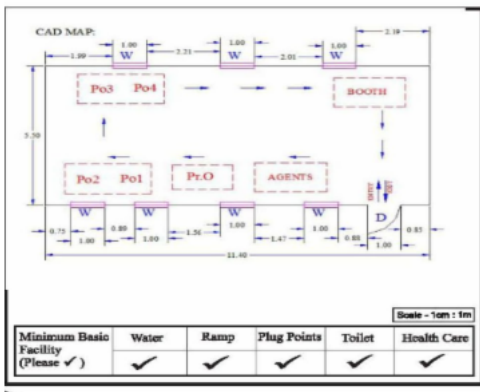

Nazri Naksha

Google Map View

Polling Station Building Front View

Polling Station Front View

Cad View

Key MAP View