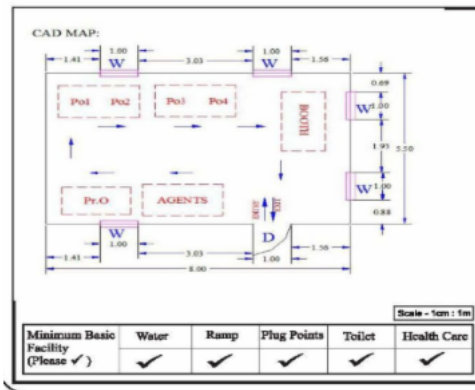

Nazri Naksha

Google Map View

Polling Station Building Front View

Polling Station Front View

Cad View

Key MAP View