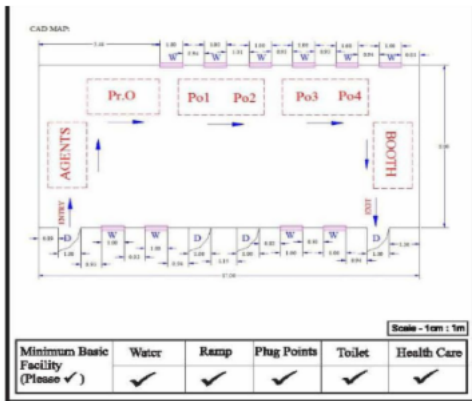

Nazri Naksha

Google Map View

Polling Station Building Front View

Polling Station Front View

Cad View

Key MAP View