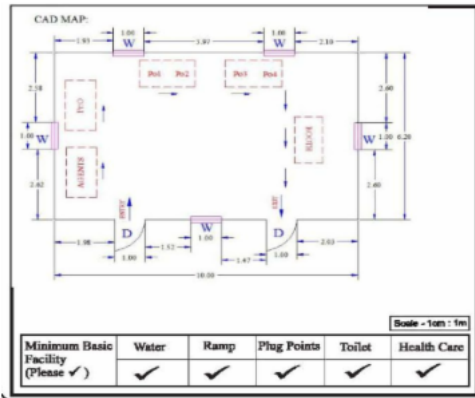

Nazri Naksha

Google Map View

Polling Station Building Front View

Polling Station Front View

Cad View

Key MAP View