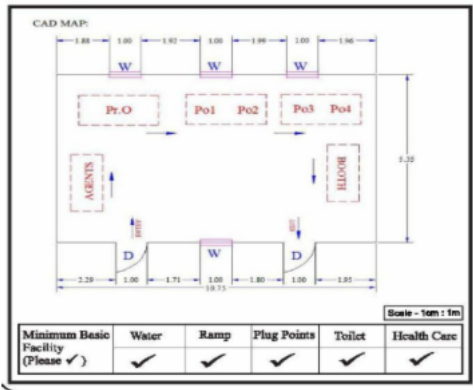

Nazri Naksha

Google Map View

Polling Station Building Front View

Polling Station Front View

Cad View

Key MAP View