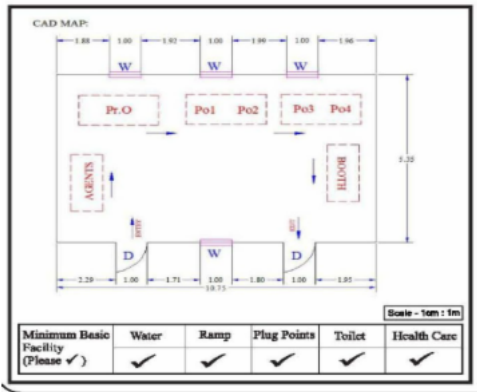

Nazri Naksha

Google Map View

Polling Station Building Front View

Polling Station Front View

Cad View

Key MAP View