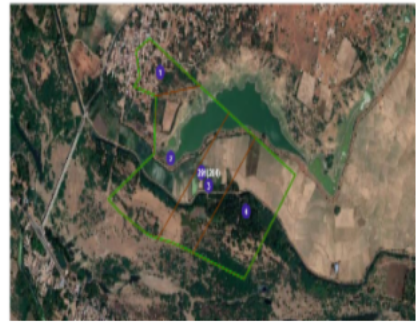

Nazri Naksha

Google Map View