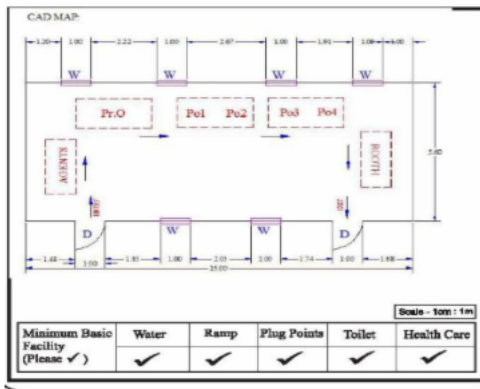

Nazri Naksha

Google Map View

Polling Station Building Front View

Polling Station Front View

Cad View

Key MAP View