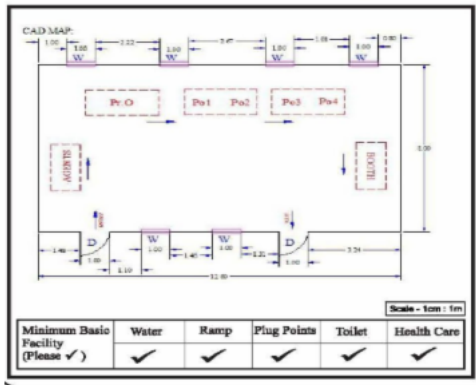

Nazri Naksha

Google Map View

Polling Station Building Front View

Polling Station Front View

Cad View

Key MAP View