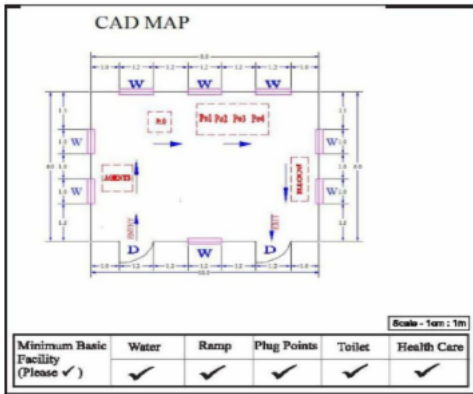

Nazri Naksha

Google Map View

Polling Station Building Front View

Polling Station Front View

Cad View

Key MAP View