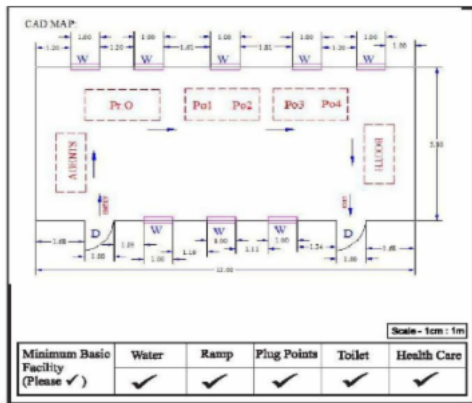

Nazri Naksha

Google Map View

Polling Station Building Front View

Polling Station Front View

Cad View

Key MAP View