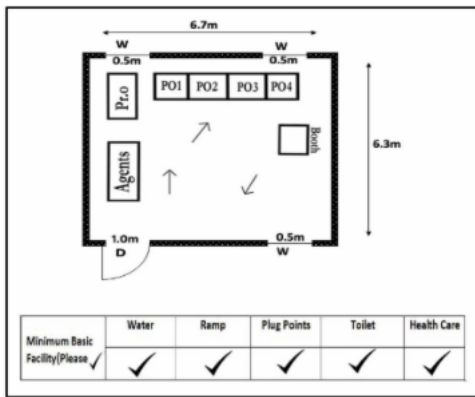

Nazri Naksha

Google Map View

Polling Station Building Front View

Polling Station Front View

Cad View

Key MAP View