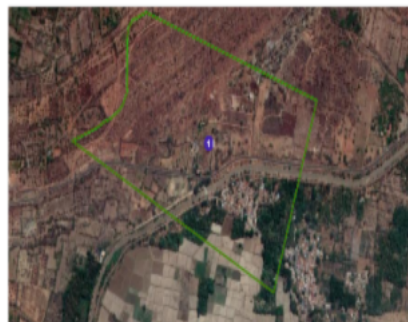

Nazri Naksha

Google Map View