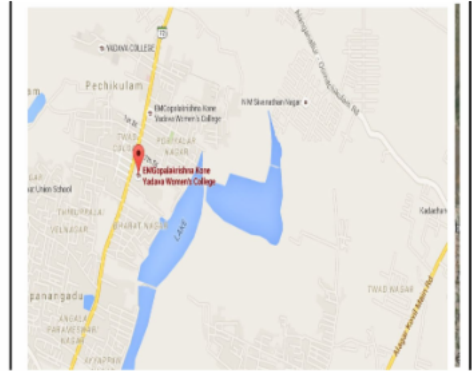

Google Map View

Courtesy - Google Maps