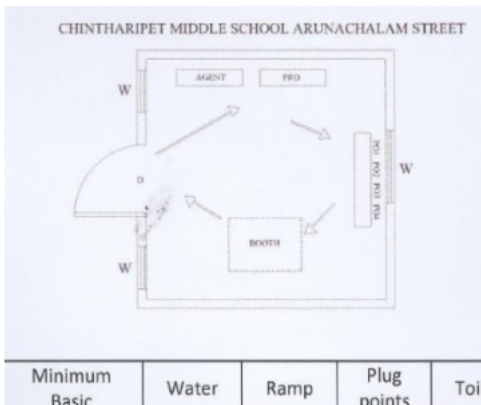

Nazri Naksha

Google Map View

Polling Station Building Front View

Polling Station Front View

Cad View

Key MAP View