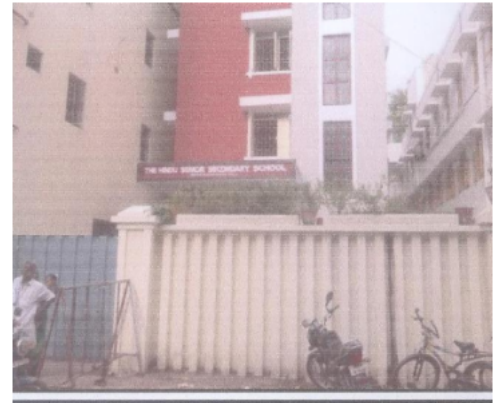

Polling Station Building Front View

Polling Station Front View