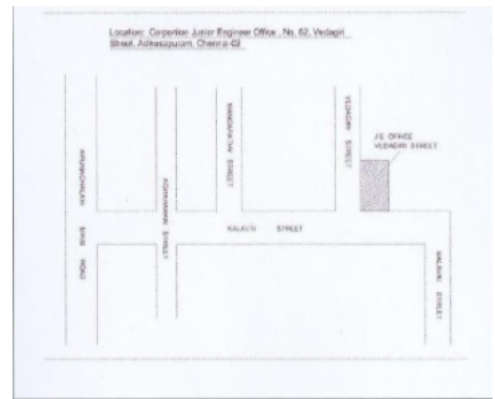

Cad View

Key MAP View

Minimum Basic Amenities	Water Available	Ramp Available	Plug points Available	Toilet Available

Area of the polling st