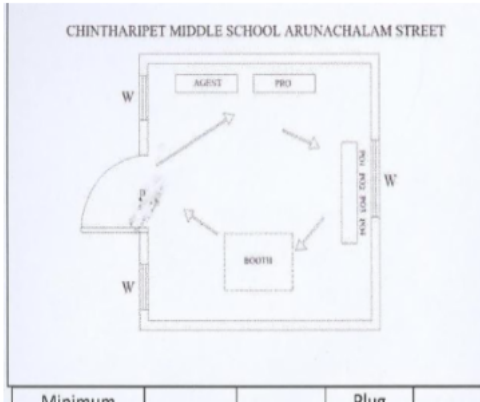

Nazri Naksha

Google Map View

Polling Station Building Front View

Polling Station Front View

Cad View

Key MAP View