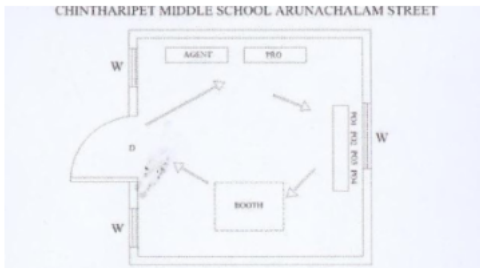

Cad View

Key MAP View

Minimum Basic Amenities	Water	Ramp	Plug points	Toilet
	Available	Available	Available	Available