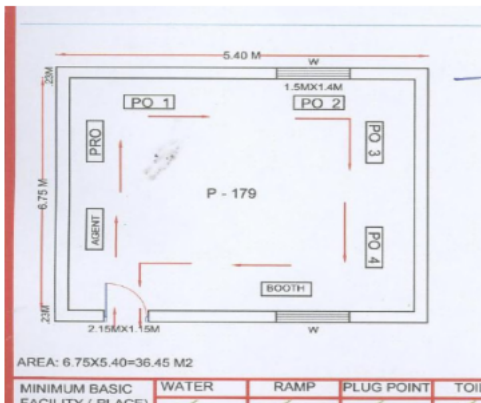

Nazri Naksha

Google Map View

Polling Station Building Front View

Polling Station Front View

Cad View

Key MAP View