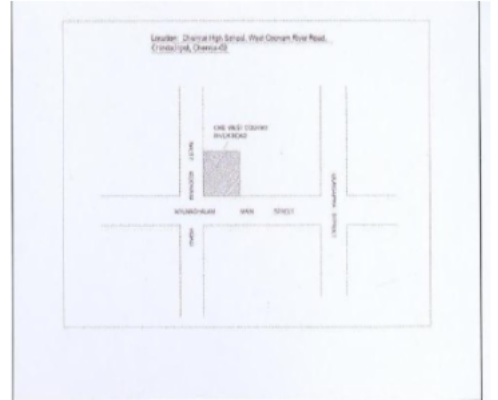

Cad View

Key MAP View

Minimum Basic Amenities	Water Available	Ramp Available	Plug points Available	Toilet Available