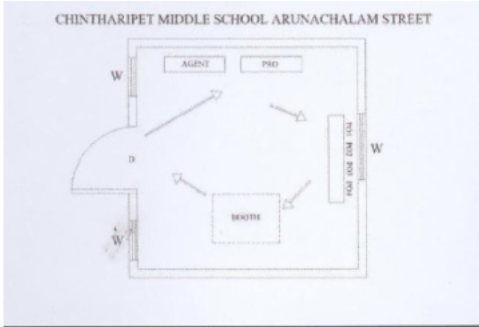

Cad View

Key MAP View

Minimum Basic Amenities	Water Available	Ramp Available	Plug points Available	Toilet Available