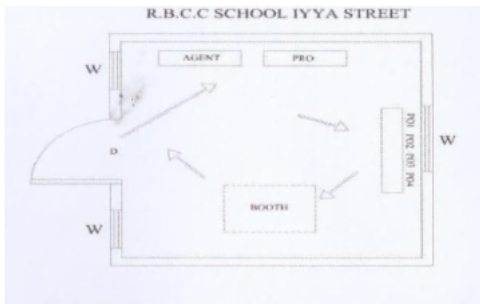

Cad View

Key MAP View

Minimum Basic Amenities	Water	Ramp	Plug points	Toilet
	Available	Available	Available	Available