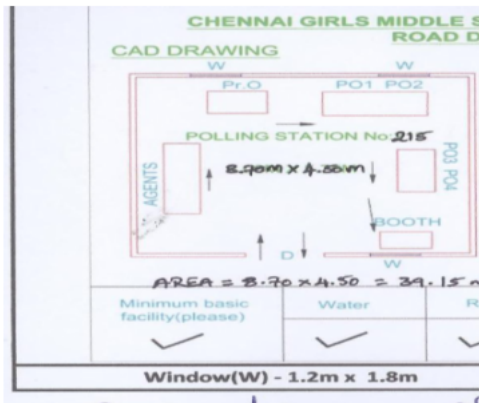

Nazri Naksha

Google Map View

Polling Station Building Front View

Polling Station Front View

Cad View

Key MAP View