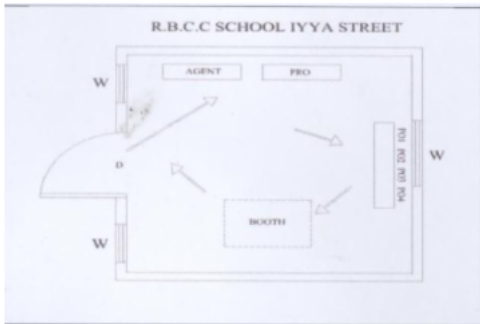

Cad View

Key MAP View

Minimum Basic Amenities	Water Available	Ramp Available	Plug points Available	Toilet Available