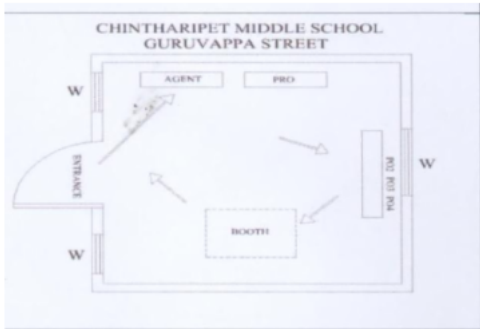

Cad View

Key MAP View

Minimum Basic Amenities	Water Available	Ramp Available	Plug points Available	Toilet Available