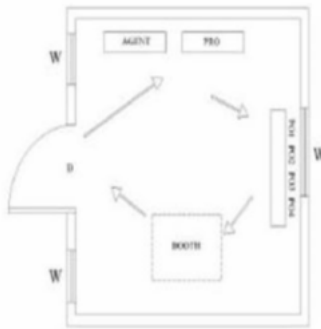

Nazri Naksha

Google Map View

Polling Station Building Front View

Polling Station Front View

Cad View

Key MAP View