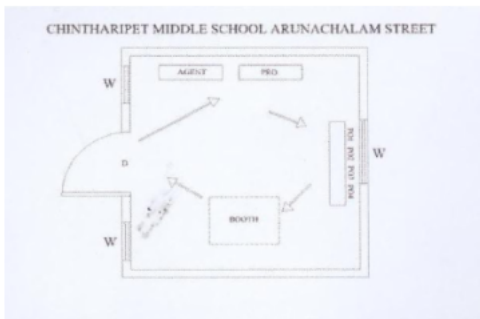

Cad View

Key MAP View

Minimum Basic Amenities	Water Available	Ramp Available	Plug points Available	Toilet Available
	Available	Available	Available	Available